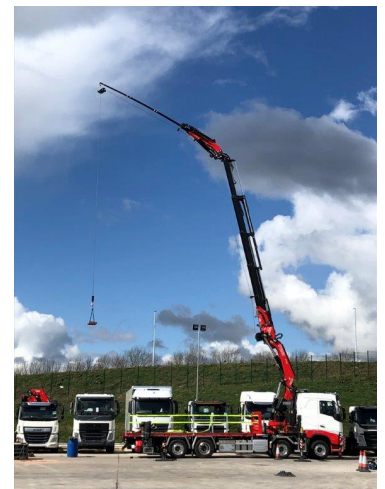

## Volvo (2022) FH460 8 x 2 fitted FASSI F710RA.2.27 with L426 Fly Jib, V20 Winch & Front Hydraulic Legs Rigid Flatbed

### Specification

<b>Category</b>	8 x 2 Flatbeds	<b>Condition</b>	New
<b>Make</b>	Volvo	<b>Mileage (m)</b>	N/A
<b>Model</b>	FH460	<b>Reg Year</b>	2022

**Transmission**

Automatic

**Engine (cc)**

N/A

**Axle Configuration**

# **Volvo (2022) FH460 8 x 2 fitted FASSI F710RA.2.27 with L426 Fly Jib, V20 Winch & Front Hydraulic Legs Rigid Flatbed**

## Description

Volvo (2022) FH460 8 x 2 fitted FASSI F710RA.2.27 with L426 Fly Jib, V20 Winch & Front Hydraulic Legs Rigid Flatbed

Comes with a Euro 6 Engine, Air Conditioning, Electric Windows & Automatic Gearbox.